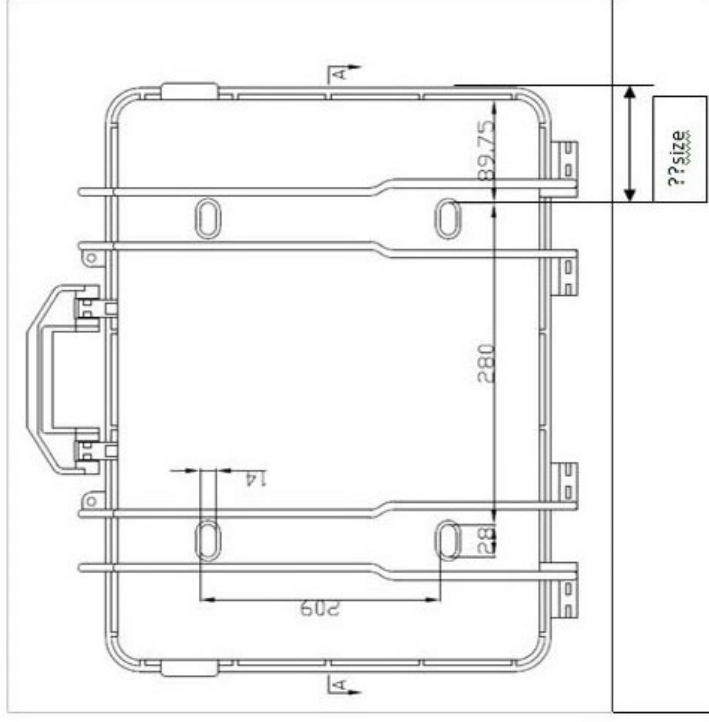

Shanghai RuiQi Electromechanical Technology

----- Forwarded message -----

From: leohan_ruiqi@163.com <leohan_ruiqi@163.com>
Date: Wed, Aug 8, 2018 at 10:06 PM
Subject: Re: Bracket
To: "naz.jasuri" <>

Naz,

Enclosed please find my new design for you.

Thanks
Leo

naz.jasuri 2018-08-09 04:05
发至 我、daisylee_ruiqi@vip.163.com

[详情](#)

Thanks Leo!

Daisy , can you quickly get me a quote so i can pay today?

.../Naz